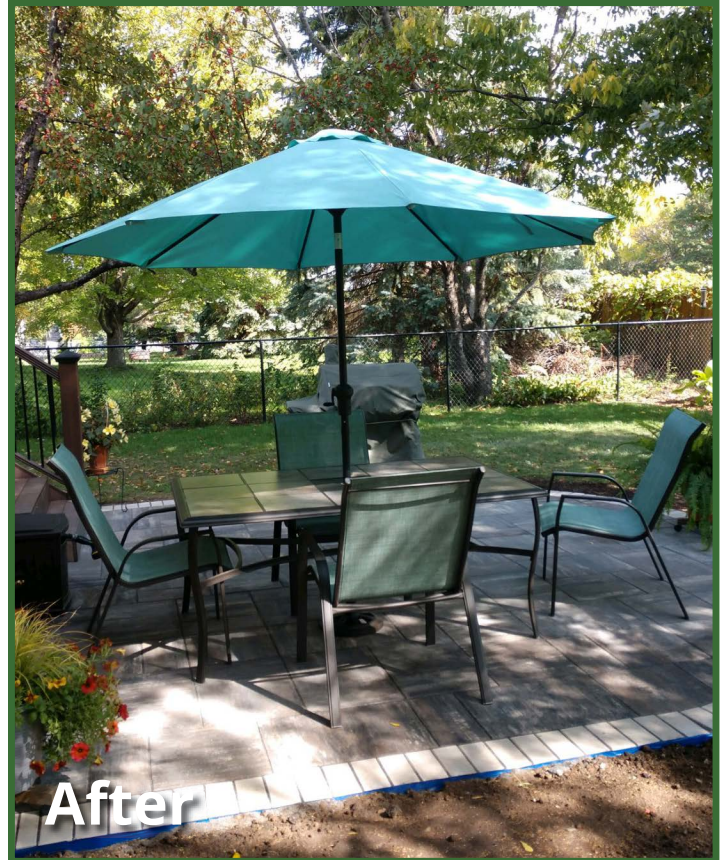

Retiring to the Patio

Client Overview

Stephanie Wallace and Kelly Jackson moved out of their Minneapolis home after 25-years because they wanted a bigger yard that they can enjoy when they retire. Loving to garden, their “postage stamp” size yard was no longer meeting their needs. And, they wanted space to spend time with family and friends outdoors, so they bought a house in Eagan with a sizable yard.

Challenge

Preparing for the patio became a bit of a challenge because a retaining wall close to the house needed to be removed to create the space. The underground French drain tile system also needed to be removed because it was no longer functional. “We knew it wasn’t going to be easy,” says Stephanie.

Sod was removed and large patio tiles with a soldier course border were laid in place. Stephanie says, "the artistic detail and precision installation is impressive," Grass seed was spread to begin the process of restoring the surrounding lawn, and Stephanie and Kelly accessorized the space with potted plants.

These homeowners love their new patio so much that they aspire to extend its beauty with a matching walkway around the house. They're now calling this project Phase One of a three step process that will include vegetable garden plots, a pollinator habitat to attract bees and butterflies. and potentially, a sought-after greenhouse. Stephanie says, "The MFL crew communicated well with us, and each other, so they stayed on track with the plan, and they were efficient."